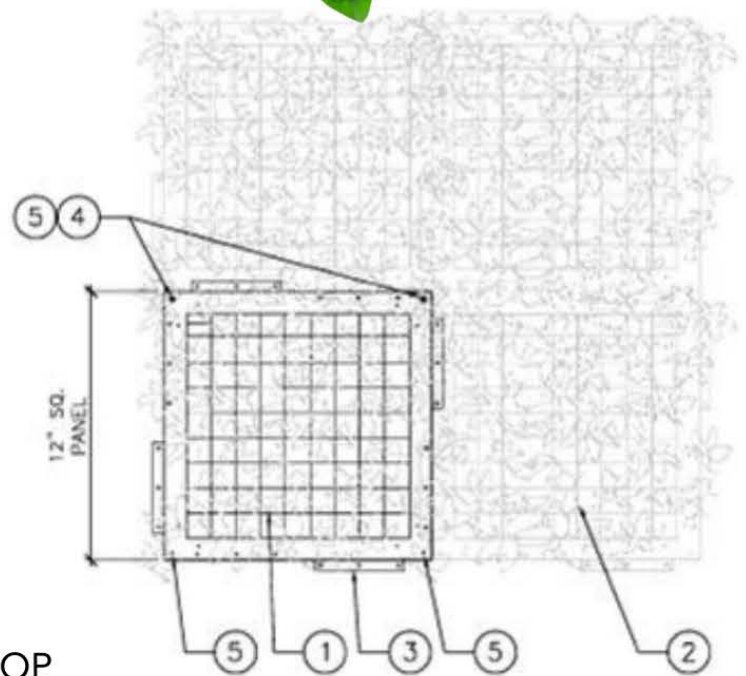

PANEL SIZE/WEIGHT

Height (Inches)	2 1/4"
Length (Inches)	20"
Width (Inches)	20"
Weight (Lbs)	1 lbs/panel

EASY CUT TO FIT

PROFILE

BACKING GRID

ECO-FRIENDLY

Ivy Installation Instructions

- Determine how much surface area needed to be covered.
- Order 3-5% extra ivy as you will have scrap during the installation process.
- The ivy comes in 20" x 20" or 24" x 24" squares depending on the type.
- Ivy is dye lot sensitive, if you reorder ivy for an existing area make sure to ask for the same dye lot as the original order.
- Use scissors or a carpet knife to trim the ivy to fit the surface area as needed.

Office Number:
1.888.453.5979

turfandivy.com

SIMPLICIO IVY

PRODUCT CUT SHEET BLOCK/CONCRETE WALL MOUNT

LEGEND

1. 20" x 20" PANEL.
2. ADJACENT INTERLOCKING PANEL.
3. INTERLOCKING TAB.
4. TWO (2) PER 12" SQUARE PANEL, OR PER MANUFACTURER RECOMMENDATION.

SECURE TILE IVY SQUARE FROM THE TOP OF THE PANEL THROUGH FORMED HOLES.

5. SECURE PANEL AT FOUR (4) LOCATIONS WHEN PANELS ARE AT THE TOP AND BOTTOM OF WALL.

FENDER WASHER
3/16" X 1 - 1/4" X 1 1/4"

CONCRETE ANCHOR
DIAMETER
3/16" X 1/4"

SIMPLICIO IVY

PRODUCT CUT SHEET CHAINLINK/ROD IRON FENCING MOUNT

LEGEND

1. 20" x 20" PANEL.
2. ADJACENT INTERLOCKING PANEL.
3. INTERLOCKING TAB.
4. OUTSIDE PERIMETER TWO (2) PER 12" SQUARE PANEL EVERY 6", OR MANUFACTURER RECOMMENDATION