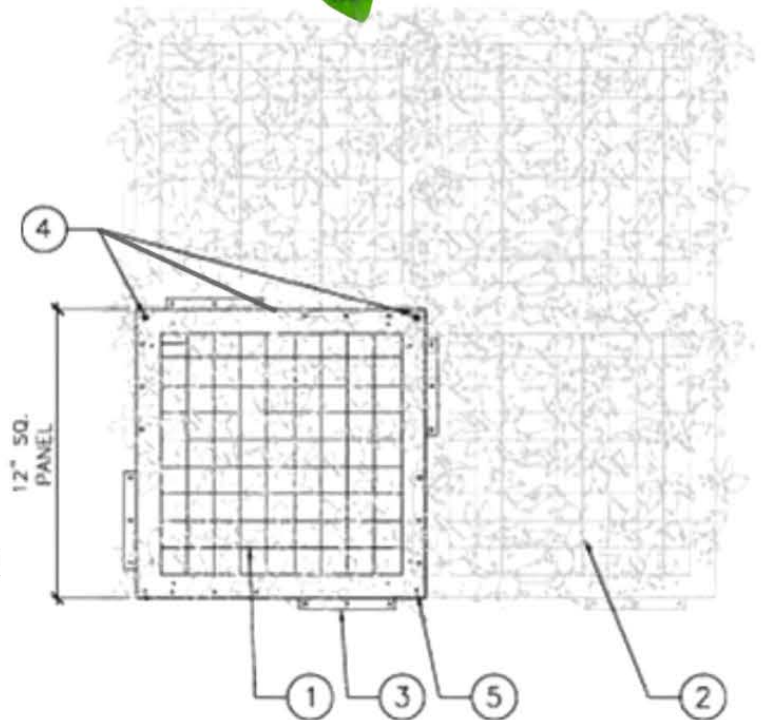

PANEL SIZE/WEIGHT

Height (Inches)	2 1/4"
Length (Inches)	20"
Width (Inches)	20"
Weight (Lbs)	1 lbs/panel

EASY CUT TO FIT

PROFILE

BACKING GRID

ECO-FRIENDLY

Ivy Installation Instructions

- Determine how much surface area needed to be covered.
- Order 3-5% extra ivy as you will have scrap during the installation process.
- The ivy comes in 20" x 20" or 24" x 24" squares depending on the type.
- Ivy is dye lot sensitive, if you reorder ivy for an existing area make sure to ask for the same dye lot as the original order.
- Use scissors or a carpet knife to trim the ivy to fit the surface area as needed.

SECURE TILE IVY SQUARE FROM THE TOP OF THE PANEL THROUGH FORMED HOLES.

5. SECURE PANEL AT FOUR (4) LOCATIONS WHEN PANELS ARE AT THE TOP AND BOTTOM OF WALL.

FENDER WASHER
3/16" X 1 - 1/4" X 1 1/4"

CONCRETE ANCHOR
DIAMETER
3/16" X 1/4"

SIMPLICIO IVY

PRODUCT CUT SHEET CHAINLINK/ROD IRON FENCING MOUNT

LEGEND

1. 20" x 20" PANEL.
2. ADJACENT INTERLOCKING PANEL.
3. INTERLOCKING TAB.
4. OUTSIDE PERIMETER TWO (2) PER 12" SQUARE PANEL EVERY 6", OR MANUFACTURER RECOMMENDATION

SECURE TILE/PANEL THRU BAND OR FORMED HOLES

5. INSIDE PERIMETER SECURE TILES/PANELS EVERY SQUARE FOOT, OR MANUFACTURER RECOMMENDATION

8" – 14" CABLE TIES
OUTDOOR USE
UV RESISTANT
FLEXIBLE NYLON MATERIAL