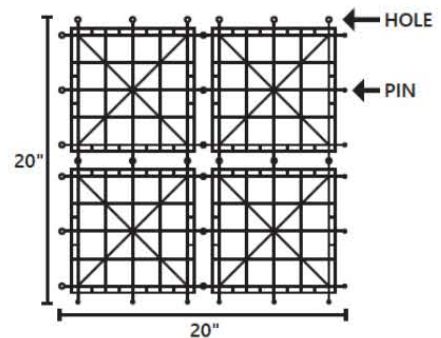

SIMPLICIO IVY

COLOR/FINISH: DARK & LIGHT GREEN

LEAF SPECS

Width	2 3/4 - 5/16"
Length	3 1/2 - 1 3/4"
Type	Assorted

MATERIAL SPECIFICATIONS

Low density polyethelene (LDPE)

Density	.957
Minimum Temp.	-76° F
Maximum Temp.	250° F
Shade Percentage	85%
Backing Thickness	1/8"

PANEL SIZE/WEIGHT

Height (Inches)	2 1/4"
Length (Inches)	20"
Width (Inches)	20"
Weight (Lbs)	1 lbs/panel

EASY CUT TO FIT

PROFILE

BACKING GRID

ECO-FRIENDLY

Ivy Installation Instructions

- Determine how much surface area needed to be covered.
- Order 3-5% extra ivy as you will have scrap during the installation process.
- The ivy comes in 20" x 20" or 24" x 24" squares depending on the type.
- Ivy is dye lot sensitive, if you reorder ivy for an existing area make sure to ask for the same dye lot as the original order.
- Use scissors or a carpet knife to trim the ivy to fit the surface area as needed.

Office Number:
1.888.453.5979

turfandivy.com

SIMPLICIO IVY

PRODUCT CUT SHEET BLOCK/CONCRETE WALL MOUNT

LEGEND

1. 20" x 20" PANEL.
2. ADJACENT INTERLOCKING PANEL.
3. INTERLOCKING TAB.
4. TWO (2) PER 12" SQUARE PANEL, OR PER MANUFACTURER RECOMMENDATION.