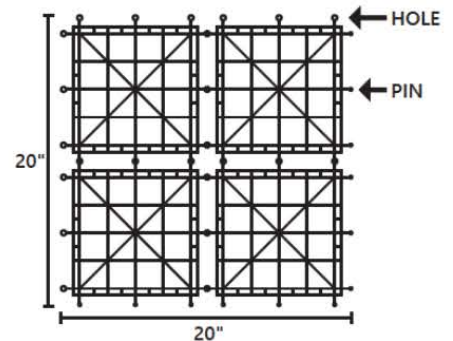

turf&ivy
solutions

PEREA IVY

COLOR/FINISH: DARK GREEN & YELLOW

LEAF SPECS

Width	1/2"
Length	3/8"
Type	Assorted

MATERIAL SPECIFICATIONS

Low density polyethelene (LDPE)

Density	.957
Minimum Temp.	-76° F
Maximum Temp.	250° F
Shade Percentage	85%
Backing Thickness	1/8"

PANEL SIZE/WEIGHT

Height (Inches)	2 1/4"
Length (Inches)	20"
Width (Inches)	20"
Weight (Lbs)	1 lbs/panel

EASY CUT TO FIT

PROFILE

BACKING GRID

ECO-FRIENDLY

Ivy Installation Instructions

- Determine how much surface area needed to be covered.
- Order 3-5% extra ivy as you will have scrap during the installation process.
- The ivy comes in 20" x 20" or 24" x 24" squares depending on the type.
- Ivy is dye lot sensitive, if you reorder ivy for an existing area make sure to ask for the same dye lot as the original order.
- Use scissors or a carpet knife to trim the ivy to fit the surface area as needed.

Office Number:
1.888.453.5979

turfandivy.com

PEREA IVY

PRODUCT CUT SHEET
BLOCK/CONCRETE WALL MOUNT

LEGEND

1. 20" x 20" PANEL.
2. ADJACENT INTERLOCKING PANEL.
3. INTERLOCKING TAB.
4. TWO (2) PER 12" SQUARE PANEL, OR PER MANUFACTURER RECOMMENDATION.

PEREA IVY

PRODUCT CUT SHEET CHAINLINK/ROD IRON FENCING MOUNT

LEGEND

1. 20" x 20" PANEL.
2. ADJACENT INTERLOCKING PANEL.
3. INTERLOCKING TAB.
4. OUTSIDE PERIMETER TWO (2) PER 12" SQUARE PANEL EVERY 6", OR MANUFACTURER RECOMMENDATION