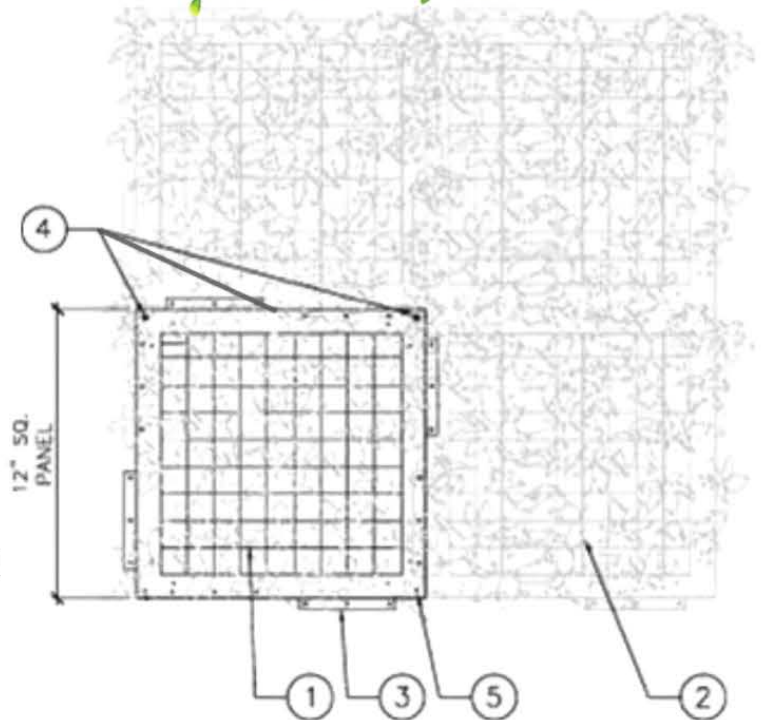

PANEL SIZE/WEIGHT

Height (Inches)	2 1/4"
Length (Inches)	20"
Width (Inches)	20"
Weight (Lbs)	1 lbs/panel

EASY CUT TO FIT

PROFILE

BACKING GRID

ECO-FRIENDLY

Ivy Installation Instructions

- Determine how much surface area needed to be covered.
- Order 3-5% extra ivy as you will have scrap during the installation process.
- The ivy comes in 20" x 20" or 24" x 24" squares depending on the type.
- Ivy is dye lot sensitive, if you reorder ivy for an existing area make sure to ask for the same dye lot as the original order.
- Use scissors or a carpet knife to trim the ivy to fit the surface area as needed.

SECURE TILE IVY SQUARE FROM THE TOP OF THE PANEL THROUGH FORMED HOLES.

5. SECURE PANEL AT FOUR (4) LOCATIONS WHEN PANELS ARE AT THE TOP AND BOTTOM OF WALL.

FENDER WASHER
3/16" X 1 - 1/4" X 1 1/4"

CONCRETE ANCHOR
DIAMETER
3/16" X 1/4"

PEREA IVY

PRODUCT CUT SHEET CHAINLINK/ROD IRON FENCING MOUNT

LEGEND

1. 20" x 20" PANEL.
2. ADJACENT INTERLOCKING PANEL.
3. INTERLOCKING TAB.
4. OUTSIDE PERIMETER TWO (2) PER 12" SQUARE PANEL EVERY 6", OR MANUFACTURER RECOMMENDATION

SECURE TILE/PANEL THRU BAND OR FORMED HOLES

5. INSIDE PERIMETER SECURE TILES/PANELS EVERY SQUARE FOOT, OR MANUFACTURER RECOMMENDATION

8" – 14" CABLE TIES
OUTDOOR USE
UV RESISTANT
FLEXIBLE NYLON MATERIAL