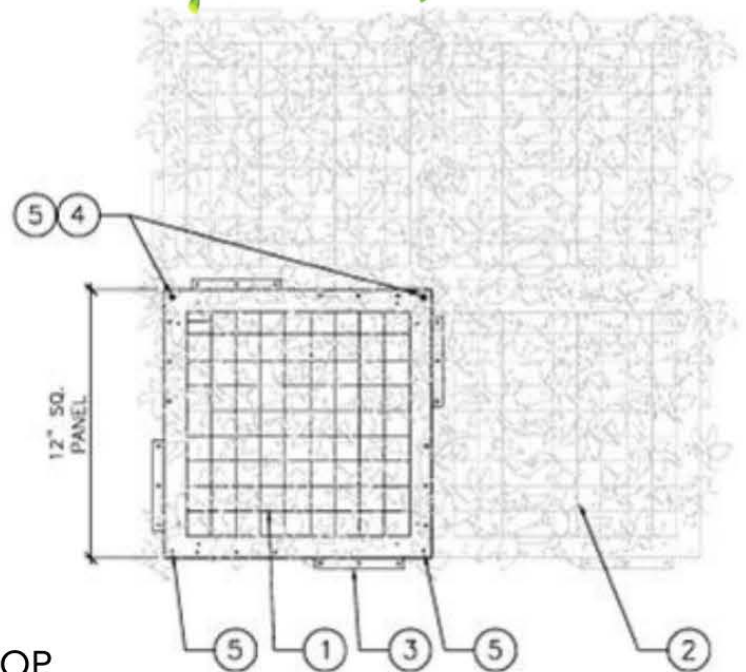

PANEL SIZE/WEIGHT

Height (Inches)	2 1/4"
Length (Inches)	20"
Width (Inches)	20"
Weight (Lbs)	1 lbs/panel

EASY CUT TO FIT

PROFILE

BACKING GRID

ECO-FRIENDLY

Ivy Installation Instructions

- Determine how much surface area needed to be covered.
- Order 3-5% extra ivy as you will have scrap during the installation process.
- The ivy comes in 20" x 20" or 24" x 24" squares depending on the type.
- Ivy is dye lot sensitive, if you reorder ivy for an existing area make sure to ask for the same dye lot as the original order.
- Use scissors or a carpet knife to trim the ivy to fit the surface area as needed.

Office Number:
1.888.453.5979

turfandivy.com

PEREA IVY

PRODUCT CUT SHEET
BLOCK/CONCRETE WALL MOUNT

LEGEND

1. 20" x 20" PANEL.
2. ADJACENT INTERLOCKING PANEL.
3. INTERLOCKING TAB.
4. TWO (2) PER 12" SQUARE PANEL, OR PER MANUFACTURER RECOMMENDATION.

SECURE TILE IVY SQUARE FROM THE TOP OF THE PANEL THROUGH FORMED HOLES.

5. SECURE PANEL AT FOUR (4) LOCATIONS WHEN PANELS ARE AT THE TOP AND BOTTOM OF WALL.

FENDER WASHER
3/16" X 1 - 1/4" X 1 1/4"

CONCRETE ANCHOR
DIAMETER
3/16" X 1/4"

PEREA IVY

PRODUCT CUT SHEET CHAINLINK/ROD IRON FENCING MOUNT

LEGEND

1. 20" x 20" PANEL.
2. ADJACENT INTERLOCKING PANEL.
3. INTERLOCKING TAB.
4. OUTSIDE PERIMETER TWO (2) PER 12" SQUARE PANEL EVERY 6", OR MANUFACTURER RECOMMENDATION