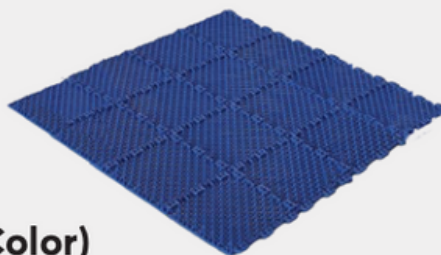

turf & ivy

solutions

ACCESSORIES CATALOGUE

5 Centerpointe Drive - Suite 400
Lake Oswego, OR 97035

Office Number:
1.888.453.5979

turfandivy.com

Bender Board (Brown)

Bender Board (Premium):
1" x 4" x 20'

Unit | Per Unit

Drainage Tile

10.13" x 10.13" x .75" (Misc. Color)

Select Warehouses Only

Unit | Per Unit

Bender Board Stakes (Pre-drilled) (Brown)

Bender Board Stakes
11.5" Long

Unit | Per Unit