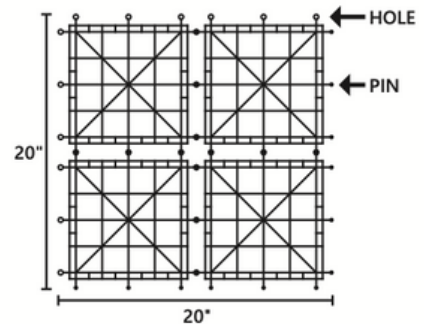

**PEREA IVY**

COLOR/FINISH: DARK GREEN & YELLOW

**LEAF SPECS**

Width	1/2"
Length	3/8"
Type	Assorted

**MATERIAL SPECIFICATIONS**

Low density polyethelene (LDPE)

Density	.957
Minimum Temp.	-76° F
Maximum Temp.	250° F
Shade Percentage	85%
Backing Thickness	1/8"

**PANEL SIZE**

Height (Inches)	2 1/4"
Length (Inches)	20"
Width (Inches)	20"

EASY CUT TO FIT

**PROFILE**

**BACKING GRID**

ECO-FRIENDLY

**Ivy Installation Instructions**

- Determine how much surface area needed to be covered.
- Order 3-5% extra ivy as you will have scrap during the installation process.
- The ivy comes in 20" x 20" or 24" x 24" squares depending on the type.
- Ivy is dye lot sensitive, if you reorder ivy for an existing area make sure to ask for the same dye lot as the original order.
- Use scissors or a carpet knife to trim the ivy to fit the surface area as needed.